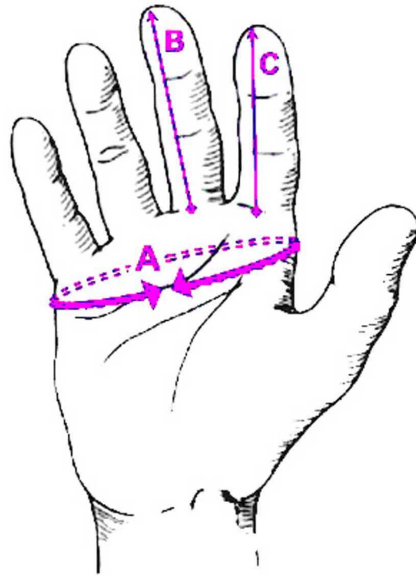

### Glove Measurement Chart

|               |                |                 |                 |                 |        |
|---------------|----------------|-----------------|-----------------|-----------------|--------|
| Measurement A | 17.5cm -19.5cm | 19.5cm - 21.5cm | 21.5cm - 23.5cm | 23.5cm - 25.5cm | 25.5 + |
| Measurement B | 8cm            | 8.5cm           | 9.5cm           | 10cm            | 10.5cm |
| Measurement C | 7cm            | 7.5cm           | 8.5cm           | 9.5cm           | 10cm   |
| Size          | 8              | 9               | 10              | 11              | 12     |
| Size          | XS             | S               | M               | L               | XL     |